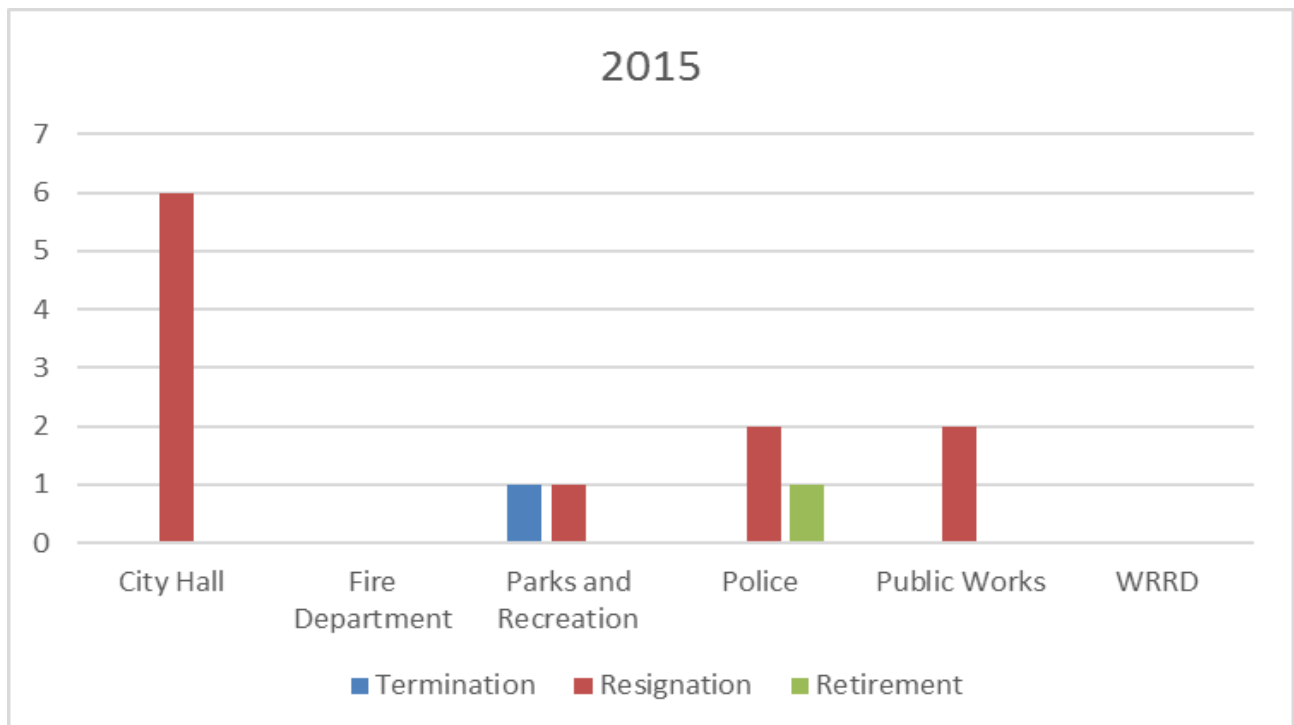

CITY OF SACO

EMPLOYEE TURNOVER

TRENDS

2016 Trends