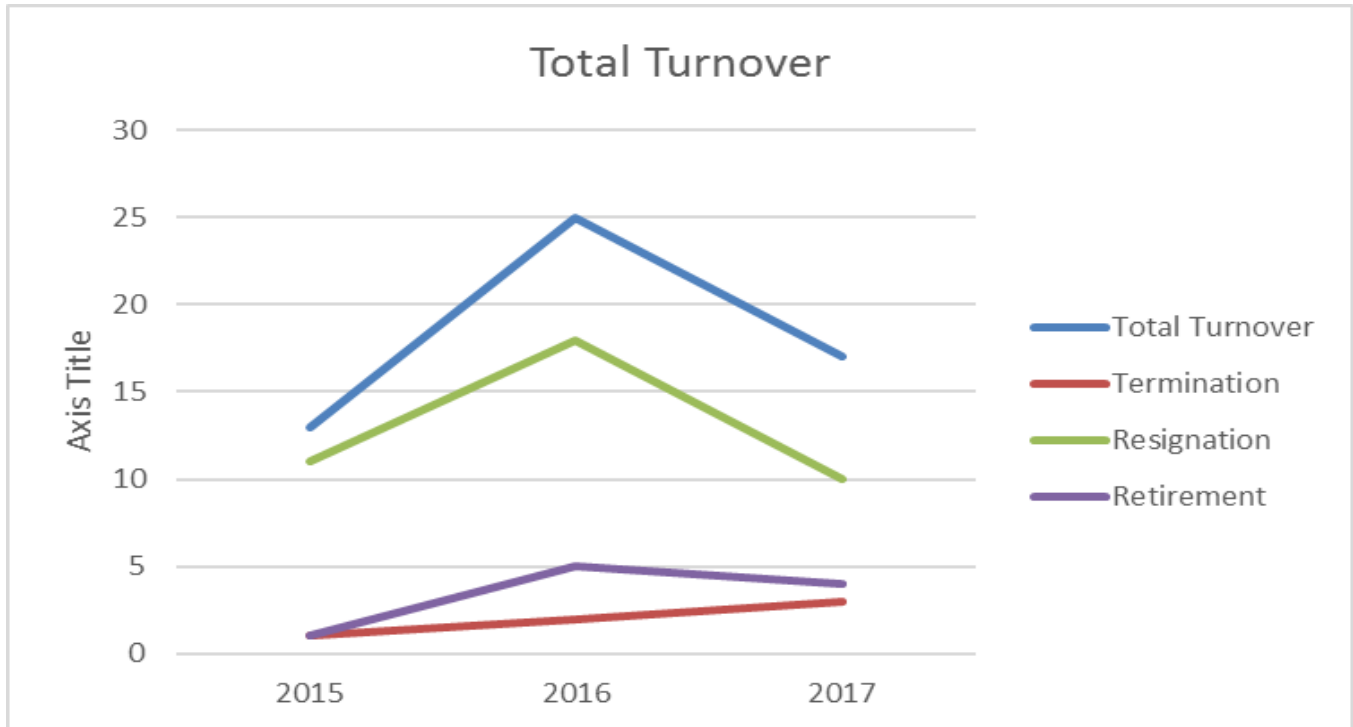

CITY OF SACO

EMPLOYEE TURNOVER

TRENDS

2016 Trends